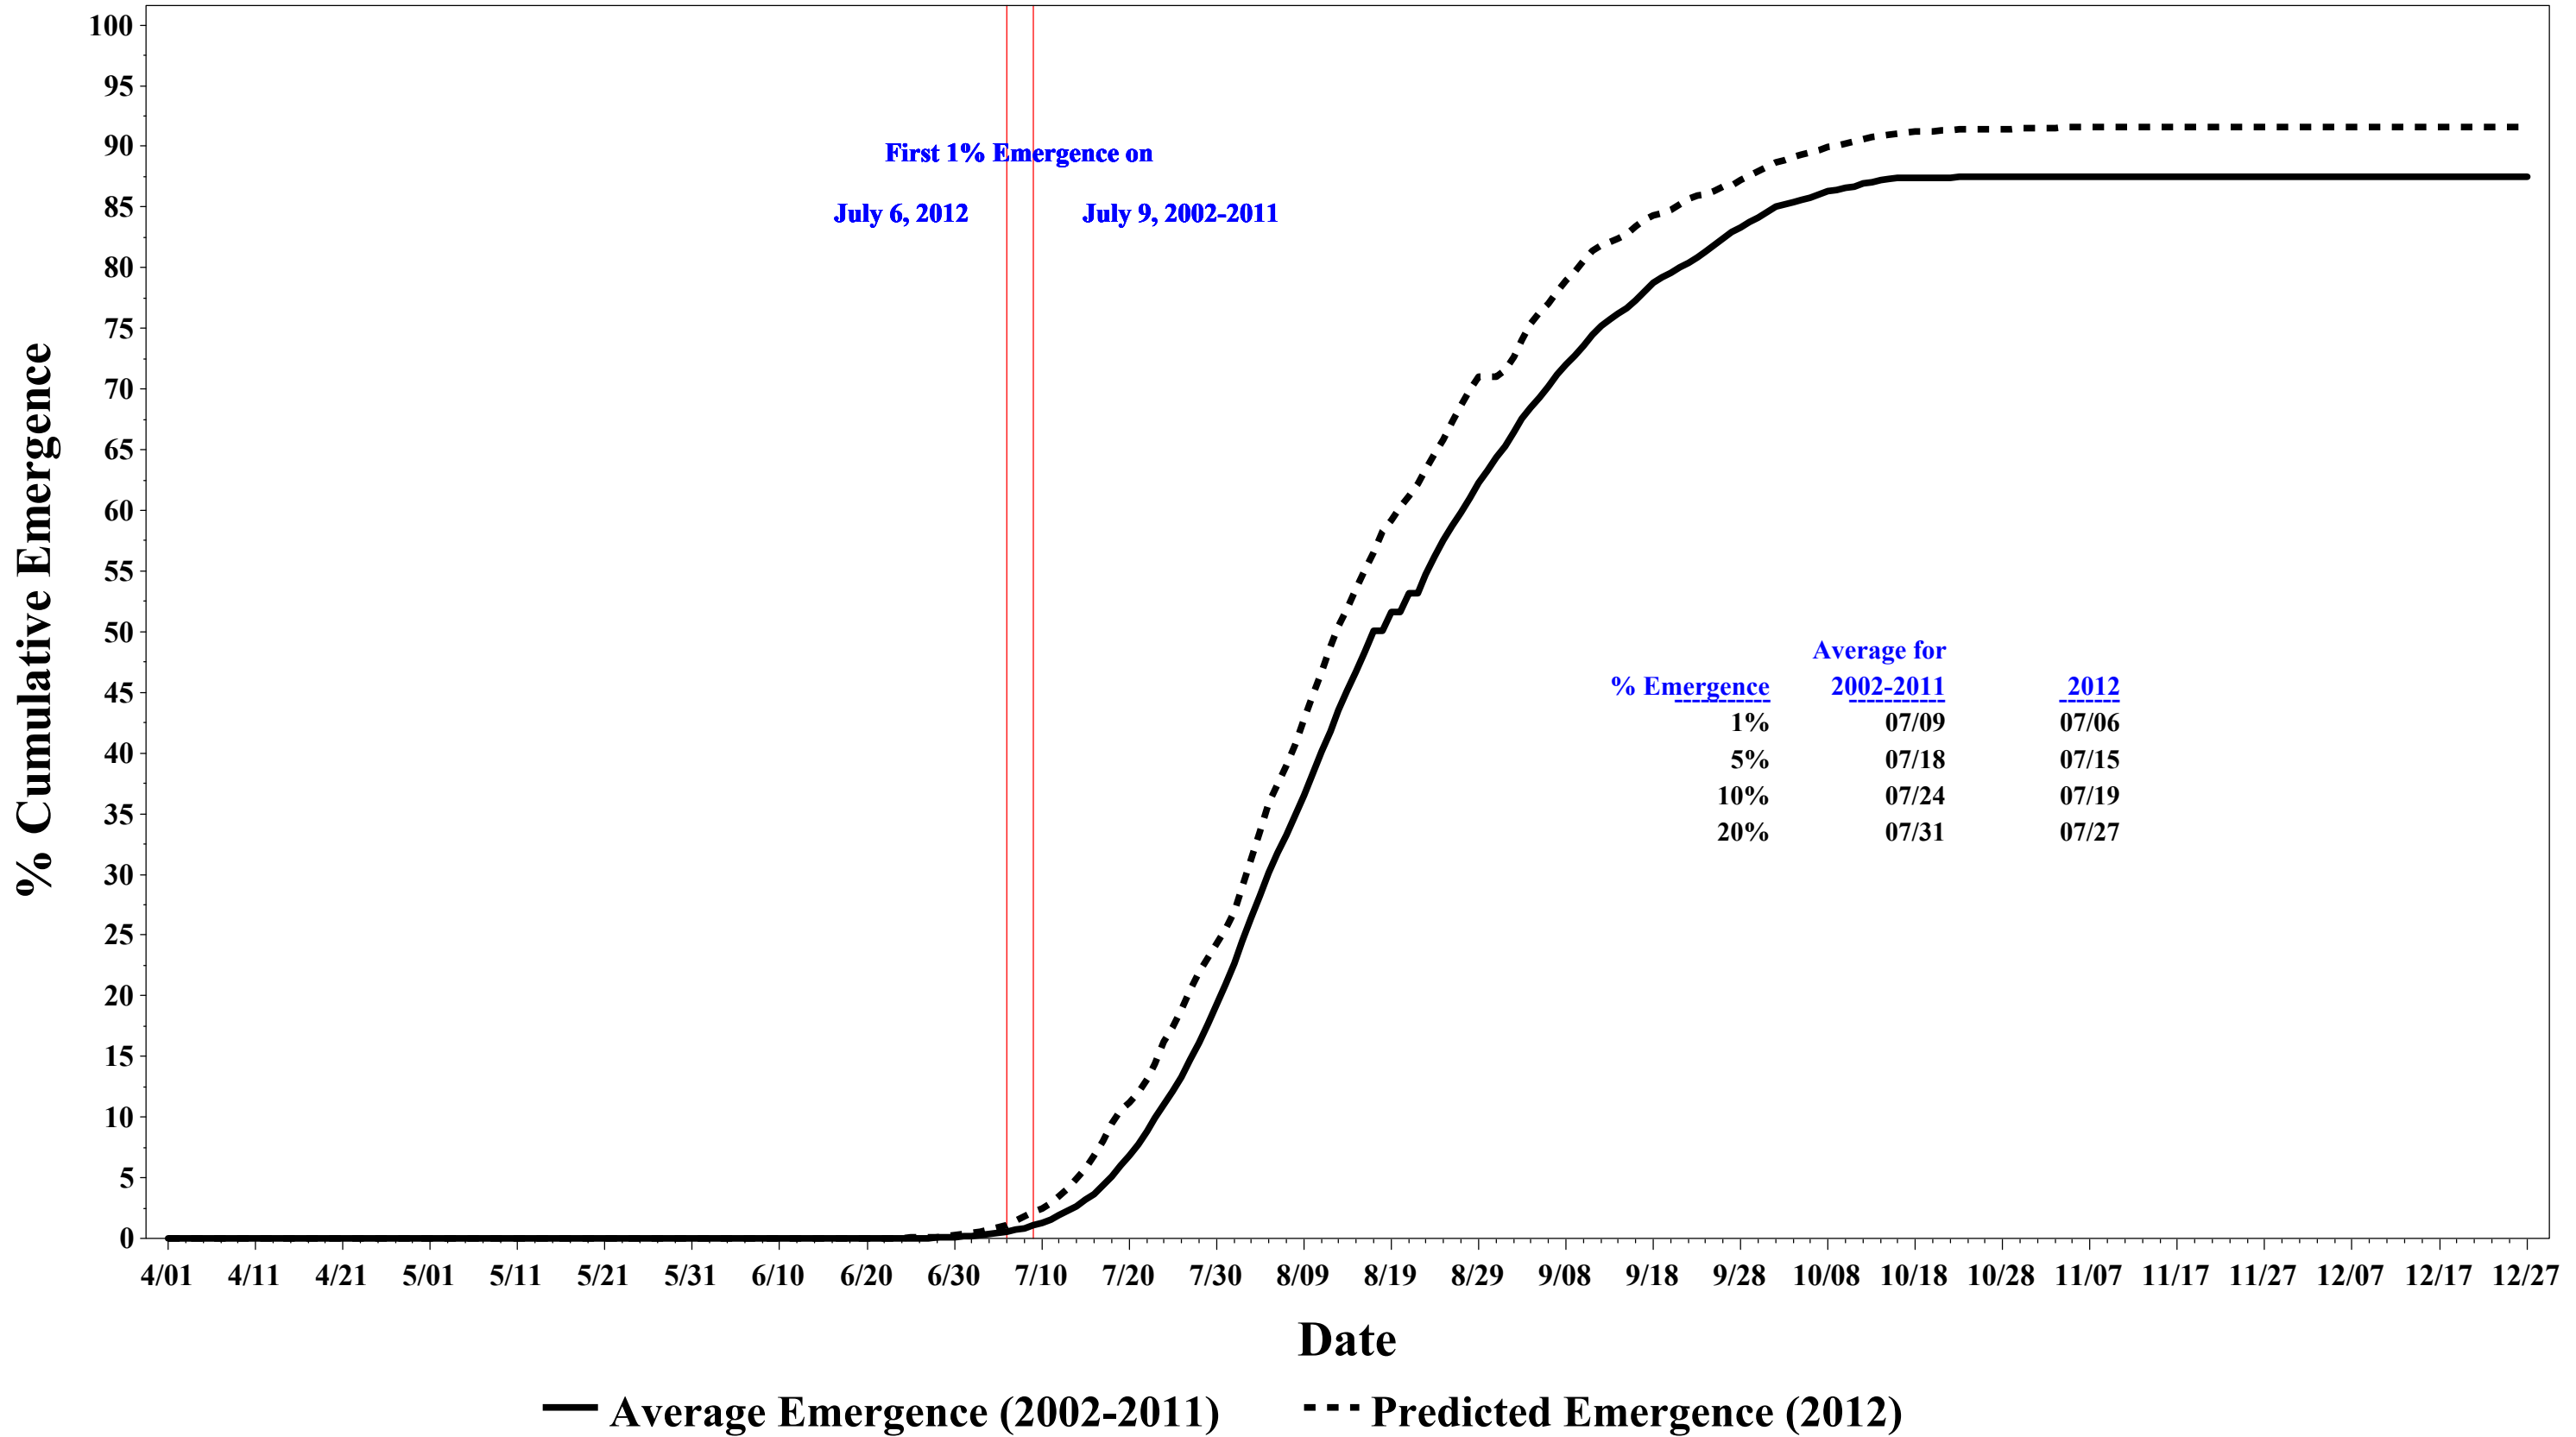

Adult Asian Longhorn Beetle Emergence - 2012

As of September 24, 2012

Pawtucket, RI

Emergence may begin approximate 3 day(s) earlier in 2012 than 2002-2011